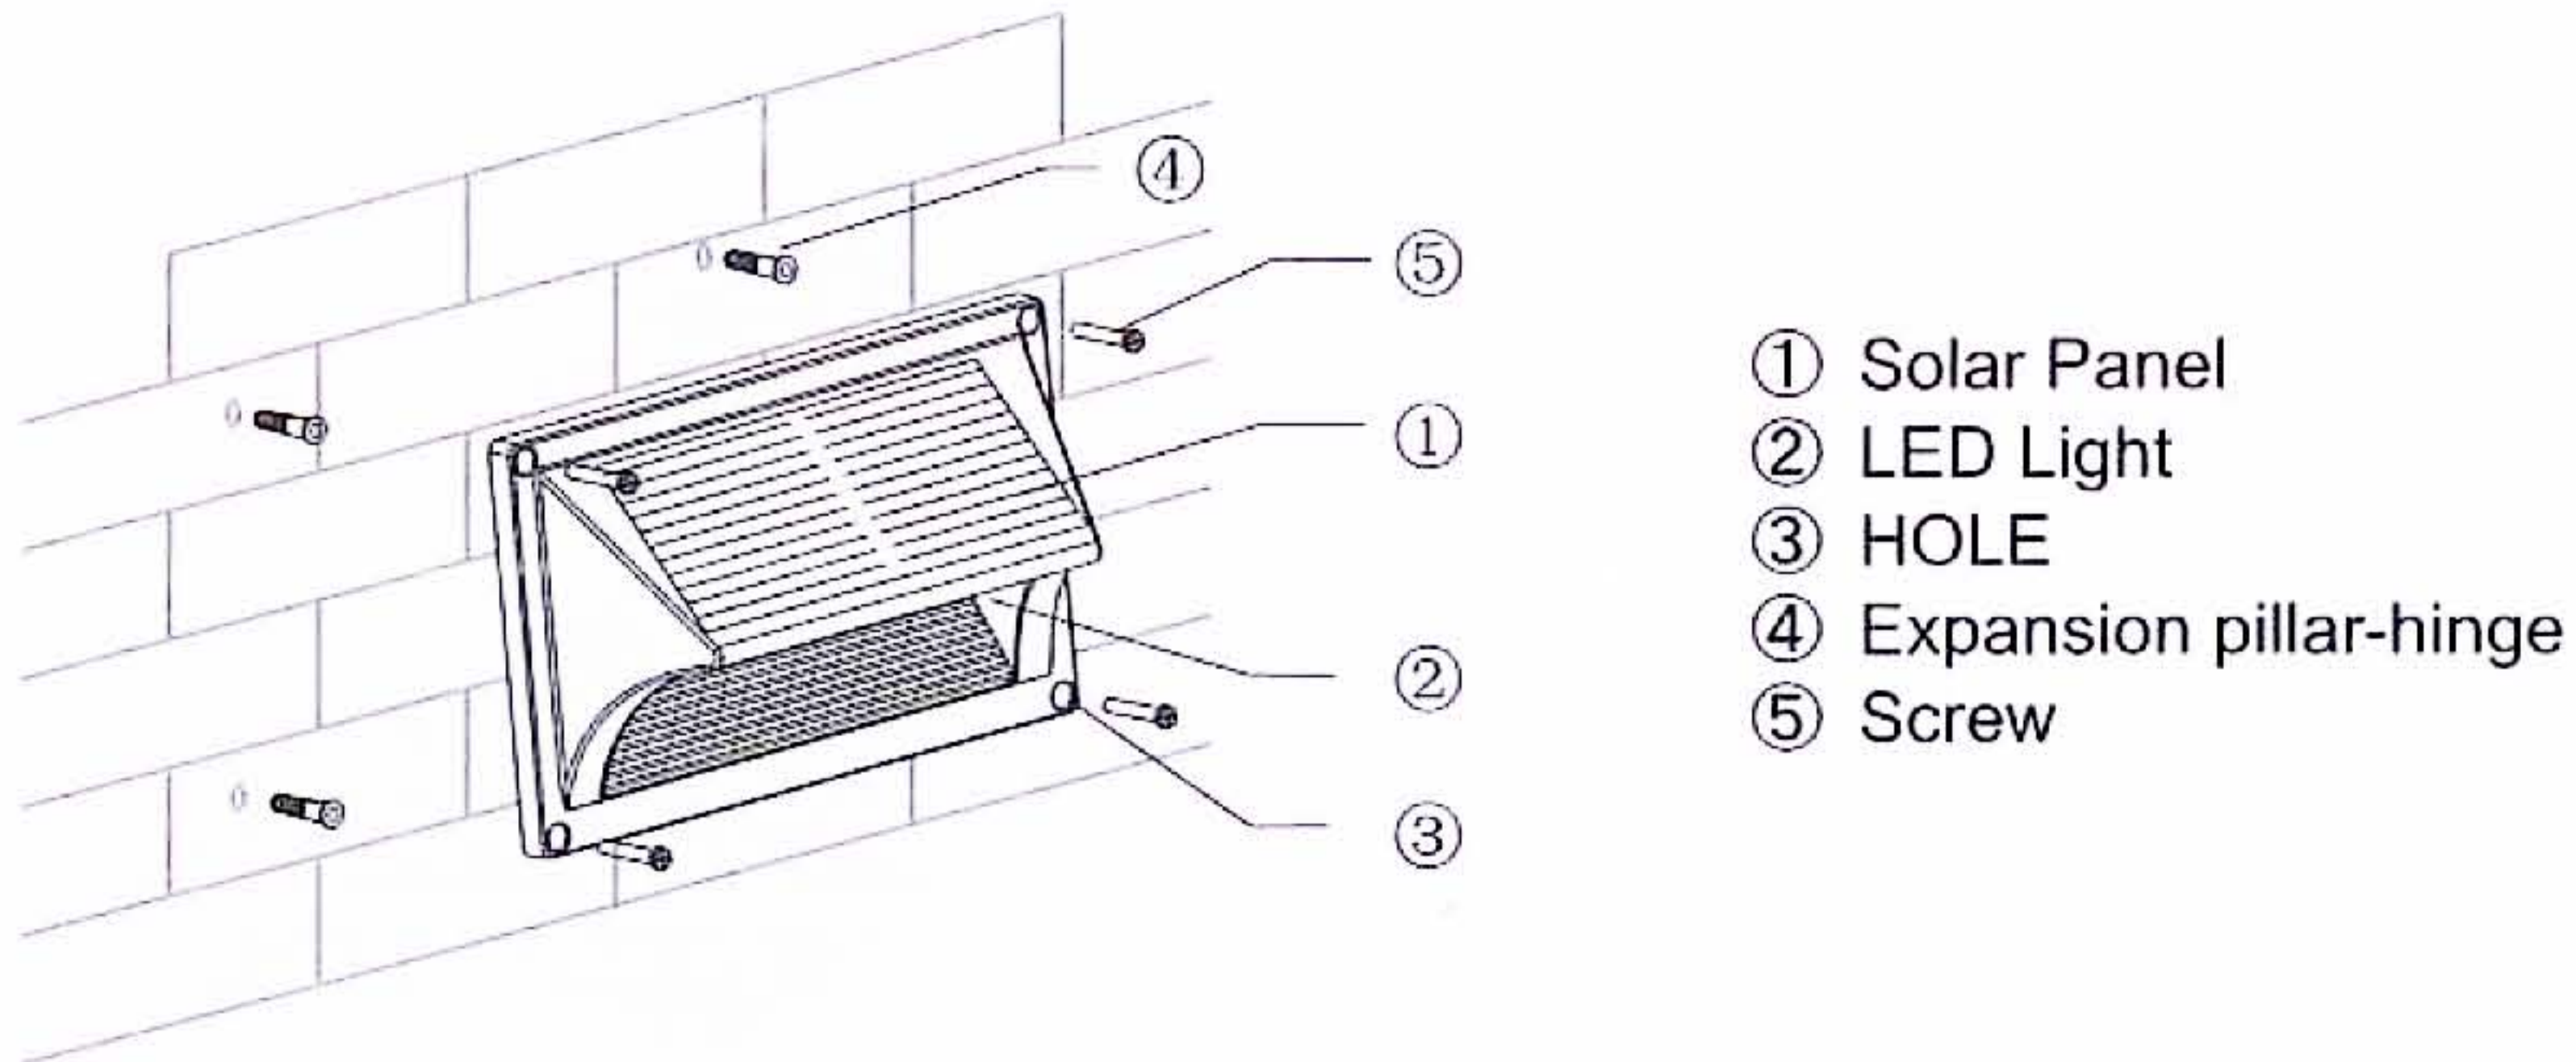

Solar step wall light

Electrical Characteristics:

- 1.Solar panel: 5.5V/1W
- 2.Li-ion battery: 3.7V, 8.14WH
- 3.LED: 5 LEDs, 50000Hrs span life.
- 4.Solar charging time: about 11 Hrs by bright sunlight.
- 5.Auto off for sun charging in daytime, and auto turn on light at night.
- 6.Lighting time: Over 36 hours bright lighting ,around 3 nights!
- 7.Very easy to install and no need wire connection,100% solar powered
- 8.The product is locked during shipment, so users have to unlock the system by sunlight charging.

Auto off for sun charging in daytime

Auto turn on light at night.

Warning

- 1.Keep the device away from fire and oil in order to avoid any fire or explosion.
- 2.Any severe shock to the light is not recommended;
- 3.No one except professional technicians should attempt to disassemble the light in order to avoid damaging the light.