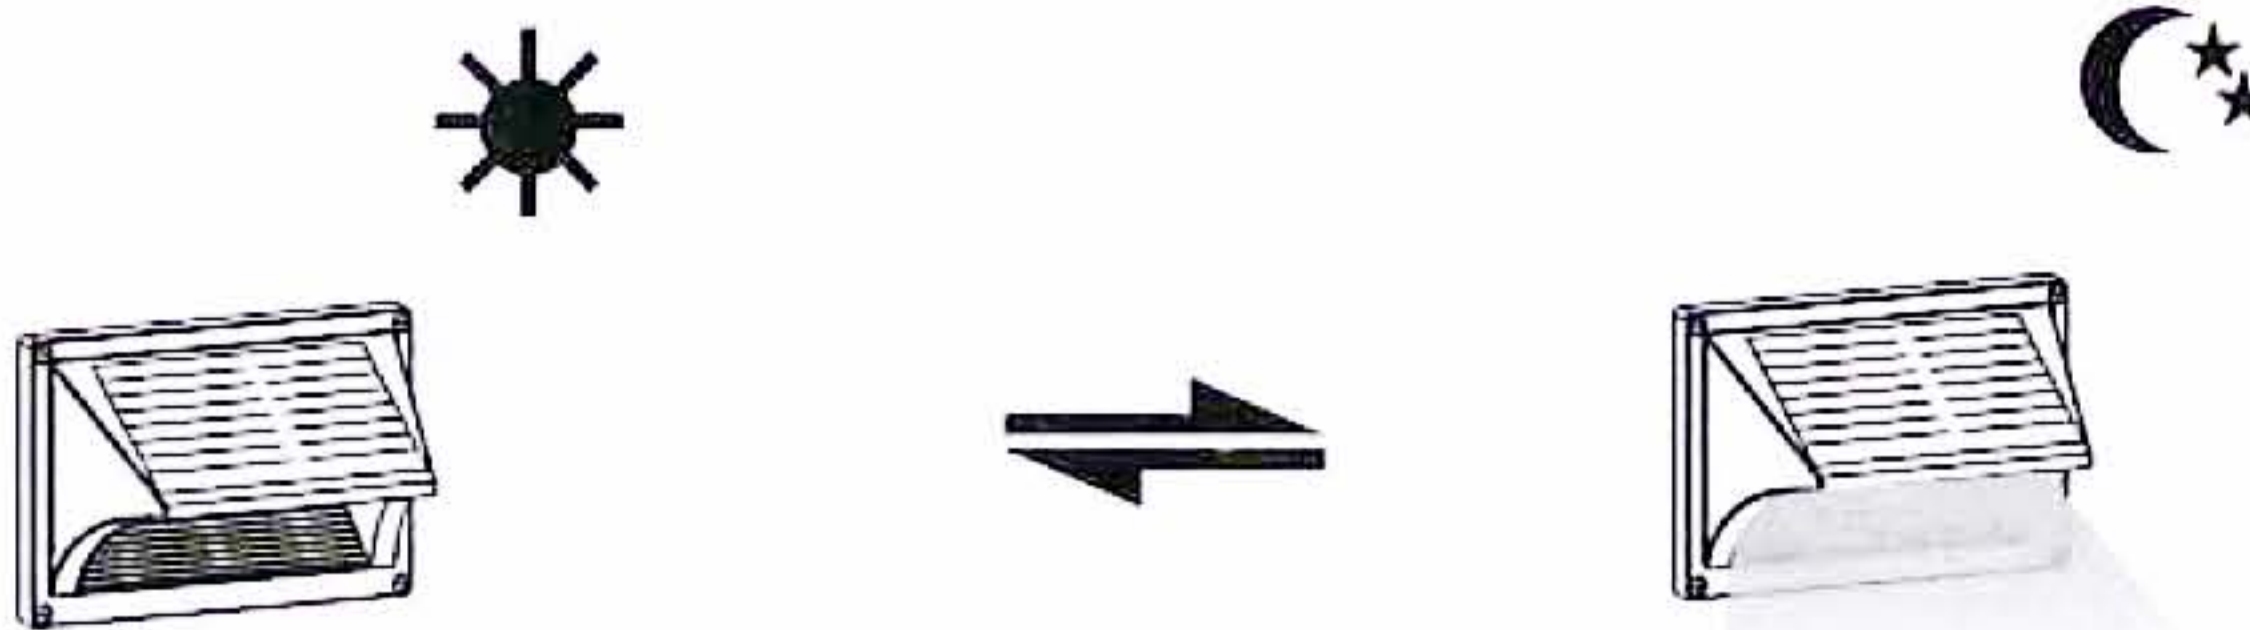

Solar step wall light

Electrical Characteristics:

- 1.Solar panel: 5.5V/1W
- 2.Li-ion battery: 3.7V, 8.14WH
- 3.LED: 5 LEDs, 50000Hrs span life.
- 4.Solar charging time: about 11 Hrs by bright sunlight.
- 5.Auto off for sun charging in daytime, and auto turn on light at night.
- 6.Lighting time: Over 36 hours bright lighting ,around 3 nights!
- 7.Very easy to install and no need wire connection,100% solar powered
- 8.The product is locked during shipment, so users have to unlock the system by sunlight charging.

Auto off for sun charging in daytime

Auto turn on light at night.

Warning

- 1.Keep the device away from fire and oil in order to avoid any fire or explosion.
- 2.Any severe shock to the light is not recommended;
- 3.No one except professional technicians should attempt to disassemble the light in order to avoid damaging the light.